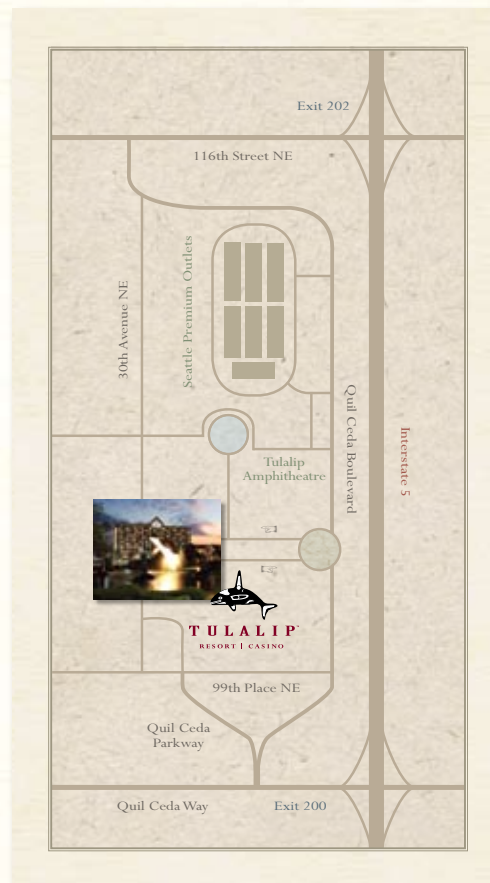

COME TO TULALIP!

It’s easy to get to Tulalip Resort. We’re conveniently located off Interstate 5 just 35 miles north of downtown Seattle. Be sure to take advantage of our complimentary valet parking.

Address

Tulalip Resort
10200 Quil Ceda Boulevard
Tulalip, Washington 98271

Driving Distances

Seattle – Tulalip: 35 miles; SeaTac Airport – Tulalip: 50 miles; Everett – Tulalip: 10 miles; Bellingham – Tulalip: 50 miles; Vancouver BC – Tulalip: 100 miles

Traveling south on I-5 from Bellingham/ Vancouver BC: Take Exit 202 (116th St. NE); Turn RIGHT on 116th St. NE; Turn LEFT on Quil Ceda Bl.; Turn RIGHT on 30th Ave. NE; Follow to south end of Resort; Turn LEFT into main hotel entrance.